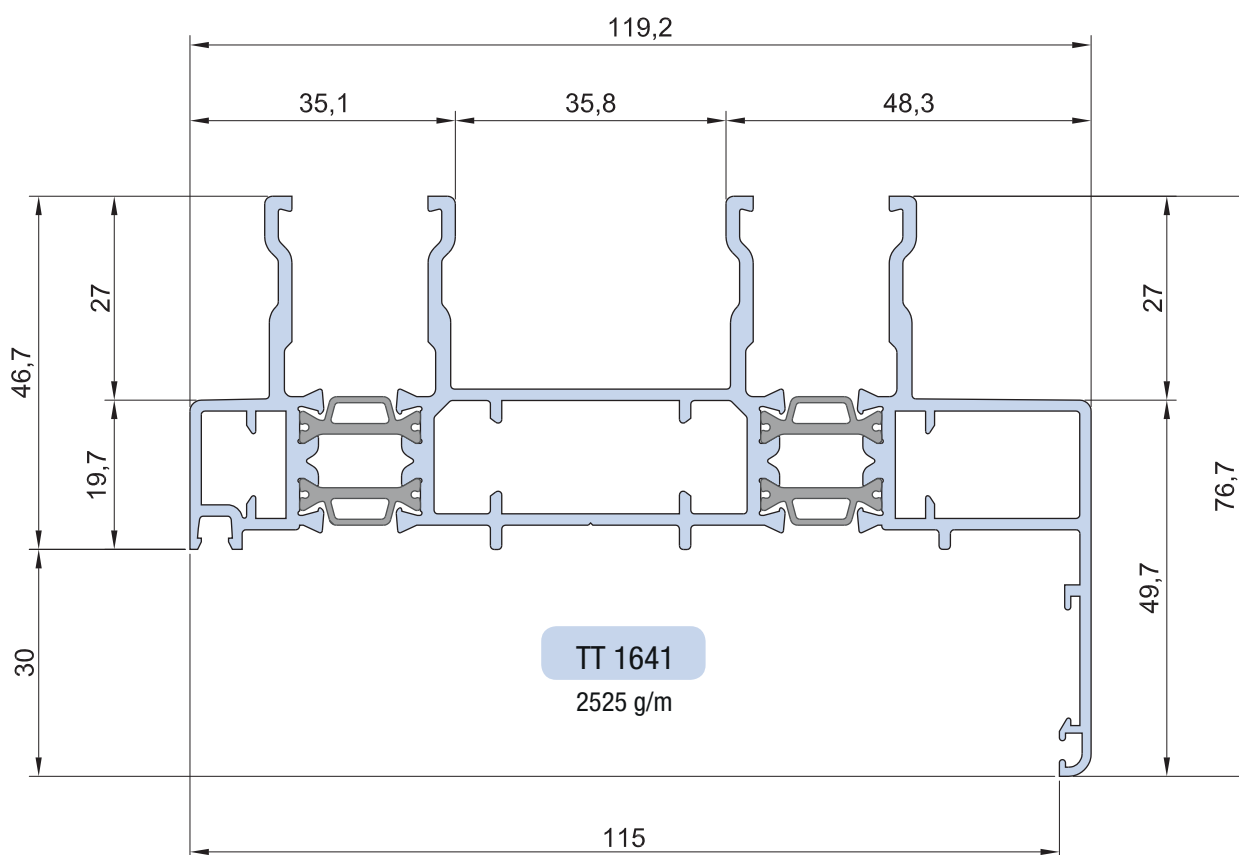

Info prodotto 1801

18.01.2018

it's my window

NUOVI PROFILI SLIDE 80/106 PLUS

EasyDoor
Elite Door 72
Door 62
Door 72
Sirio 50
Smart 30
Planet 45
Planet 50 TT
Planet 50 PLUS
Planet 62 TT
Planet 62 PLUS
Planet 72 HT
Planet 72 PLUS
3G
Fullglazing
Matic 50
Matic 50 PLUS
Matic 62 TT
Matic 62 PLUS
Matic 72
Matic 72 PLUS
Nathura 59
Nathura 70
Nathura 82
Nathura 92
Slide 60
Slide 65
● Slide 80/106 PLUS
Topslide 160
Slidewood 160
Topslidewood 214
Panoramico
Balconi e balaustre