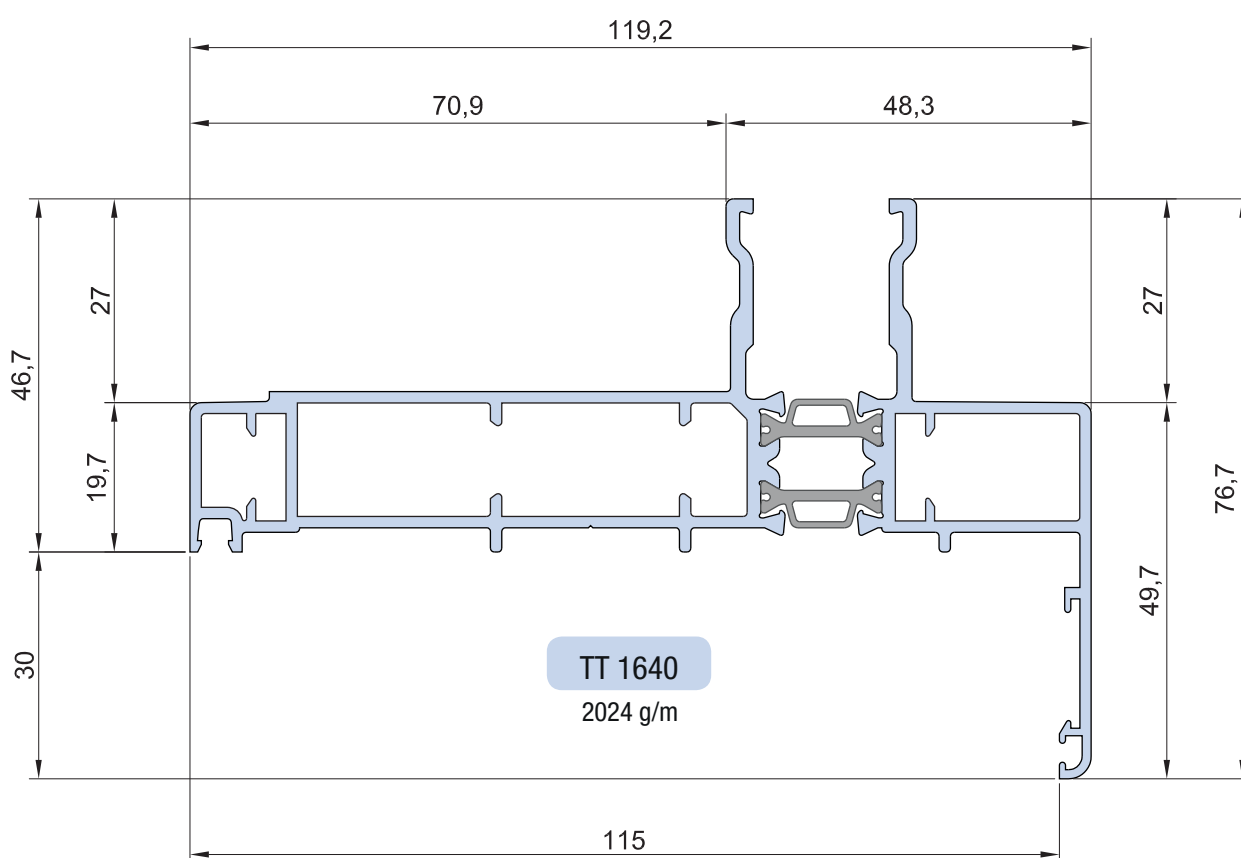

Info prodotto 1801

18.01.2018

it's my window

NUOVI PROFILI SLIDE 80/106 PLUS

EasyDoor
Elite Door 72
Door 62
Door 72
Sirio 50
Smart 30
Planet 45
Planet 50 TT
Planet 50 PLUS
Planet 62 TT
Planet 62 PLUS
Planet 72 HT
Planet 72 PLUS
3G
Fullglazing
Matic 50
Matic 50 PLUS
Matic 62 TT
Matic 62 PLUS
Matic 72
Matic 72 PLUS
Nathura 59
Nathura 70
Nathura 82
Nathura 92
Slide 60
Slide 65
● Slide 80/106 PLUS
Topslide 160
Slidewood 160
Topslidewood 214
Panoramico
Balconi e balaustre